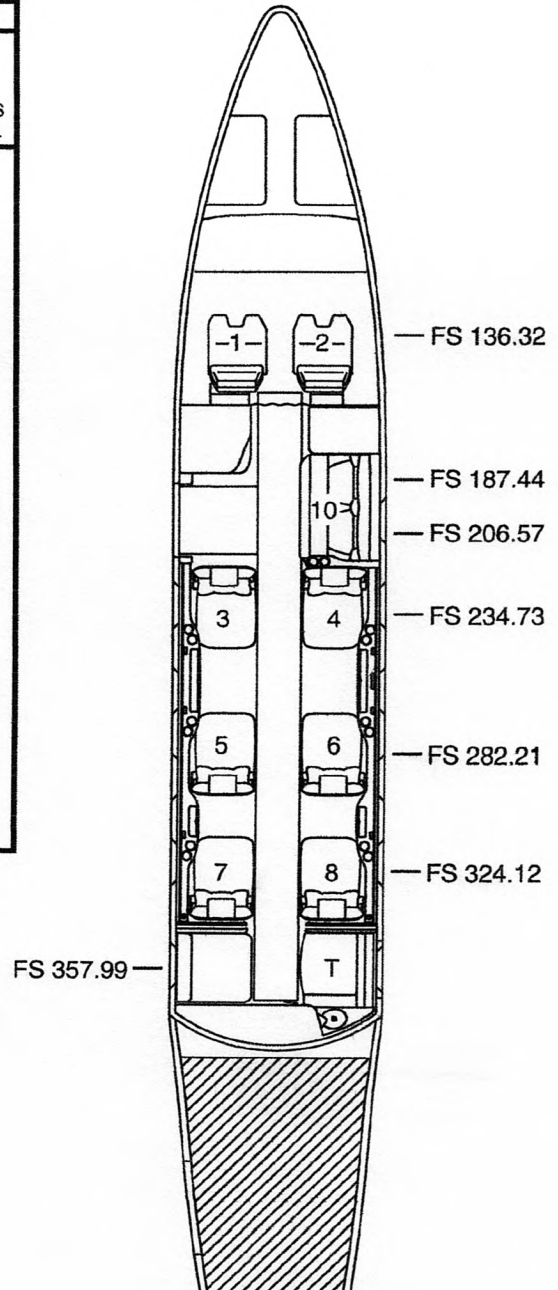

CREW AND PASSENGER MOMENT ARMS

NOTE: UNBELTED TOILET MAY BE INSTALLED ON RH SIDE.
BELTED TOILET OR SEAT IS ON LH SIDE ONLY.